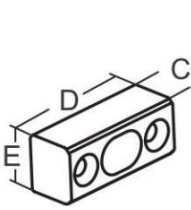

GM-DSBB Deluxe Slam Barrel Bolt

Features

- Clean and elegant appearance with snap-on SS316 cover to conceal installation fasteners
- Angled barrel design mimics slam latches for worry free closing
- Slide knob can be locked in position to keep latch opened
- Stainless steel slide works smoothly on nylon body
- Spring-loaded slide ensures constant engagement and no rattle
- Optional strikes available for various door configurations

Material

- Stainless steel 316 & nylon

Notes

- Uses screw sizes #8 or M4

GM-DSBB-A50717

GM-DSBB-A507151

GM-DSBB-A507157

GM-DSBB-A507151

GM-DSBB-A507153

GM-DSBB-A507155

GM-DSBB-A507155

GM-DSBB-A507151

GM-DSBB-A507153

GM-DSBB-A507155

GM-DSBB-A507157

Part No.	A	B	C	D	E
GM-DSBB-A507151	31	67	13	38	15.5
GM-DSBB-A507153				32	65
GM-DSBB-A507155			8	38	16
GM-DSBB-A507157					