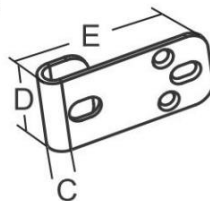

GM-DSBB Deluxe Slam Barrel Bolt

Features

- Clean and elegant appearance with snap-on SS316 cover to conceal installation fasteners
- Angled barrel design mimics slam latches for worry free closing
- Slide knob can be locked in position to keep latch opened
- Stainless steel slide works smoothly on nylon body
- Spring-loaded slide ensures constant engagement and no rattle
- Optional strikes available for various door configurations

Material

- Stainless steel 316 & nylon

Notes

- Uses screw sizes #8 or M4

GM-DSBB-A50717

GM-DSBB-A507151

GM-DSBB-A507157

GM-DSBB-A507151

GM-DSBB-A507153

GM-DSBB-A507155

GM-DSBB-A507155

GM-DSBB-A507151

GM-DSBB-A507153

GM-DSBB-A507155

GM-DSBB-A507157

Part No.	A	B	C	D	E
GM-DSBB-A507151	31	67	13	38	15.5
GM-DSBB-A507153				32	65
GM-DSBB-A507155			8	38	16
GM-DSBB-A507157					