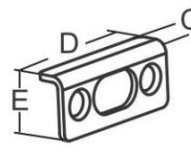

GM-DSBB Deluxe Slam Barrel Bolt

Features

- Clean and elegant appearance with snap-on SS316 cover to conceal installation fasteners
- Angled barrel design mimics slam latches for worry free closing
- Slide knob can be locked in position to keep latch opened
- Stainless steel slide works smoothly on nylon body
- Spring-loaded slide ensures constant engagement and no rattle
- Optional strikes available for various door configurations

GM-DSBB-A507153

GM-DSBB-A507155

GM-DSBB-A507155

GM-DSBB-A507151

GM-DSBB-A507153

GM-DSBB-A507155

GM-DSBB-A507157

Part No.	A	B	C	D	E
GM-DSBB-A507151	31	67	13	38	15.5
GM-DSBB-A507153				32	65
GM-DSBB-A507155			8	38	16
GM-DSBB-A507157					