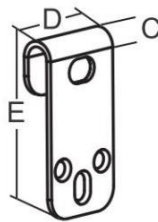

GM-DSBB Deluxe Slam Barrel Bolt

Features

- Clean and elegant appearance with snap-on SS316 cover to conceal installation fasteners
- Angled barrel design mimics slam latches for worry free closing
- Slide knob can be locked in position to keep latch opened
- Stainless steel slide works smoothly on nylon body
- Spring-loaded slide ensures constant engagement and no rattle
- Optional strikes available for various door configurations

Material

- Stainless steel 316 & nylon

Notes

- Uses screw sizes #8 or M4

GM-DSBB-A50717

GM-DSBB-A507151

GM-DSBB-A507157

GM-DSBB-A507151

GM-DSBB-A507153

GM-DSBB-A507155

GM-DSBB-A507155

GM-DSBB-A507151

GM-DSBB-A507153

GM-DSBB-A507155

GM-DSBB-A507157

Part No.	A	B	C	D	E
GM-DSBB-A507151	31	67	13	38	15.5
GM-DSBB-A507153				32	65
GM-DSBB-A507155			8	38	16
GM-DSBB-A507157					